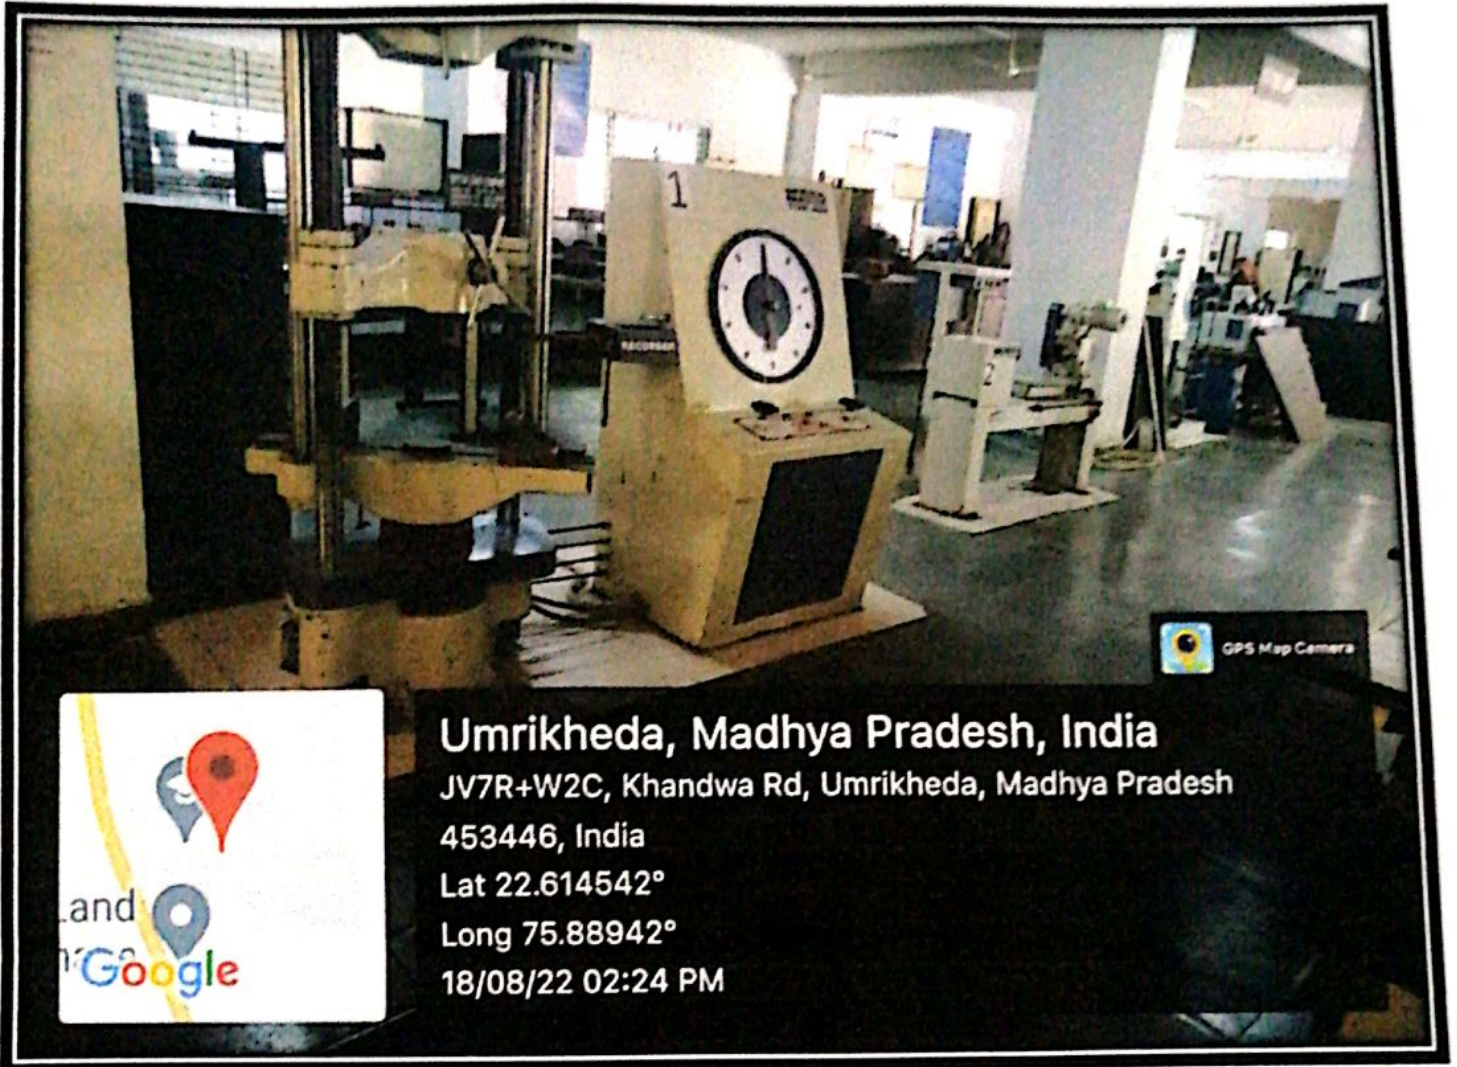

GPS Map Camera