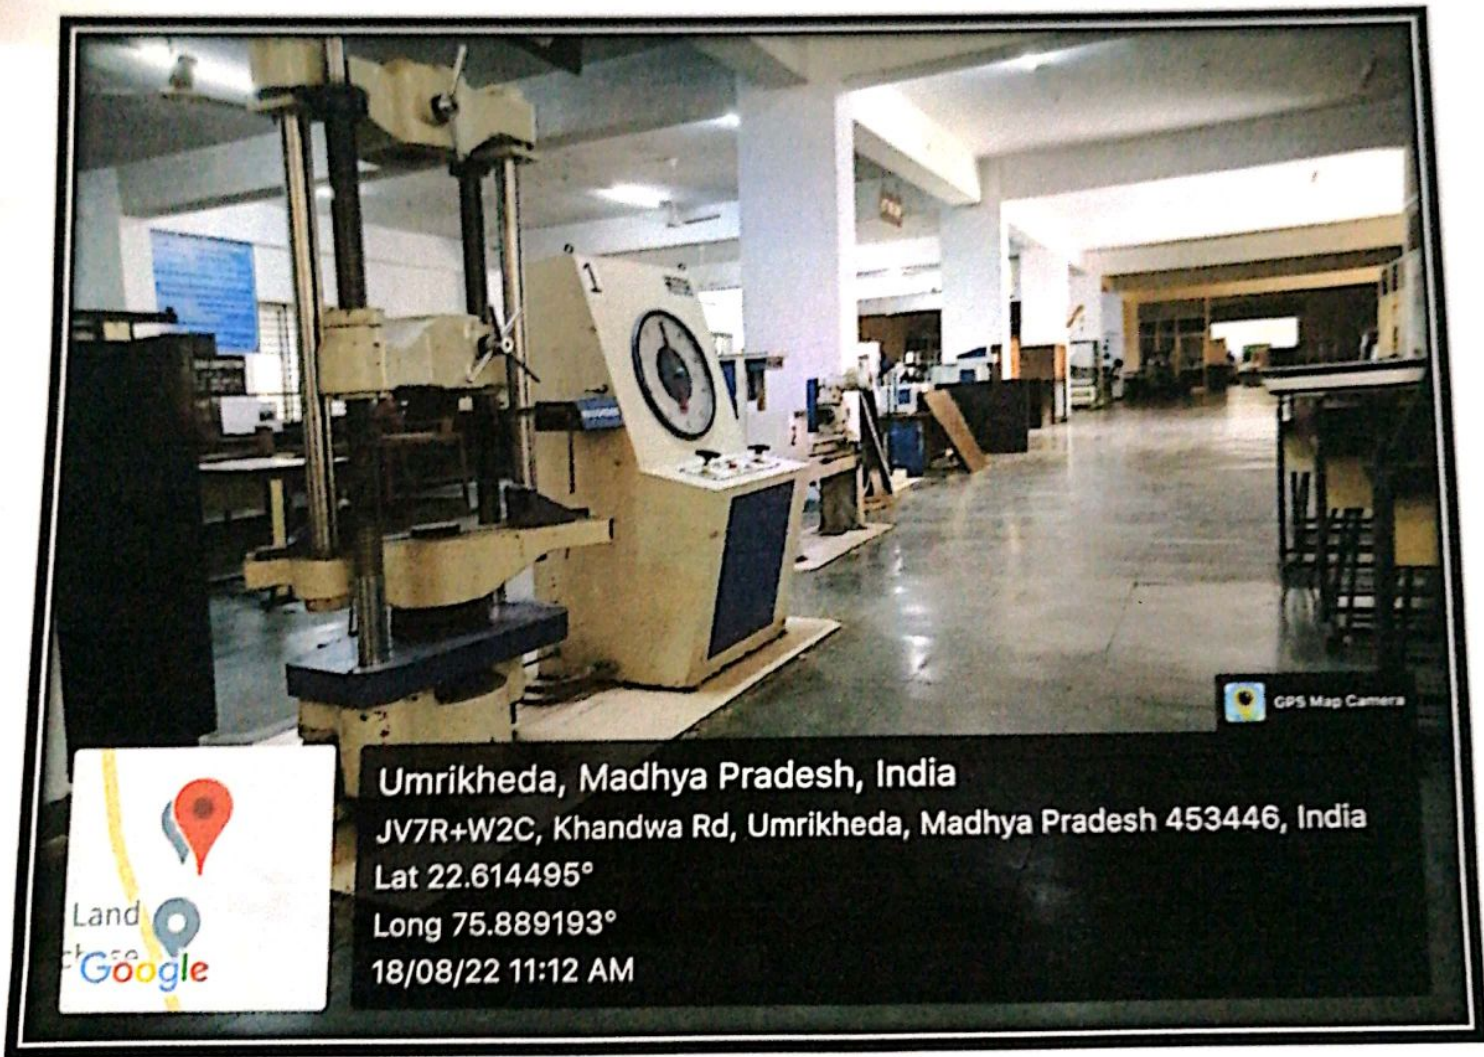

M. Devi

Principal
Chameli Devi Group of Institutions
INDORE