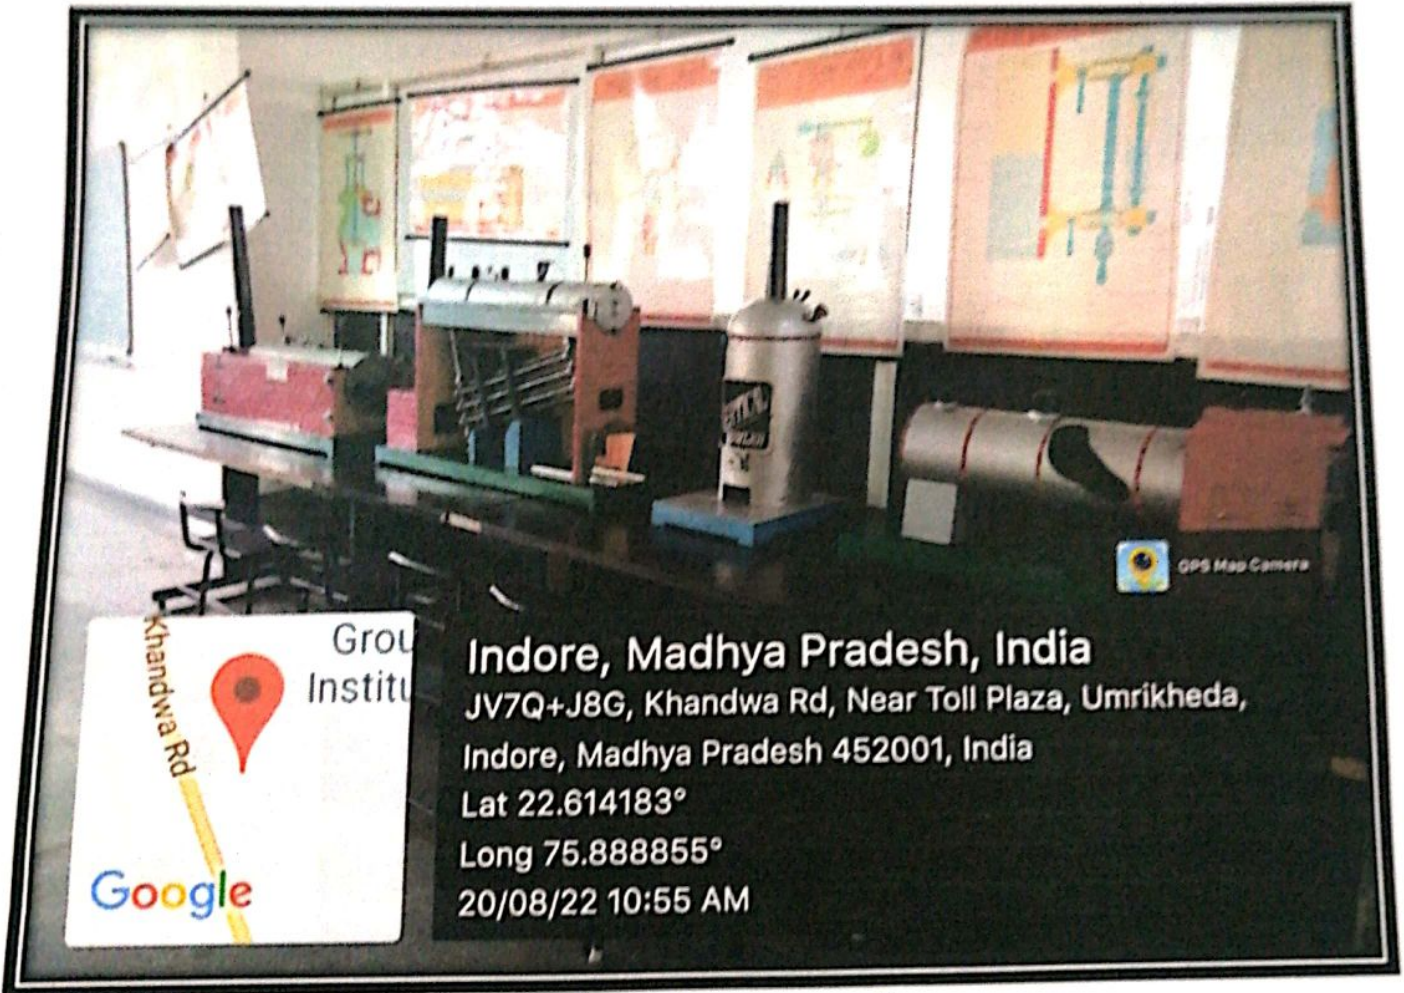

Indore, Madhya Pradesh, India

JV7Q+J8G, Khandwa Rd, Near Toll Plaza, Umrikheda,

Indore, Madhya Pradesh 452001, India

Lat 22.614183°

Long 75.888855°

20/08/22 10:55 AM

Principal

Chameli Devi Group of Institutions

INDORE