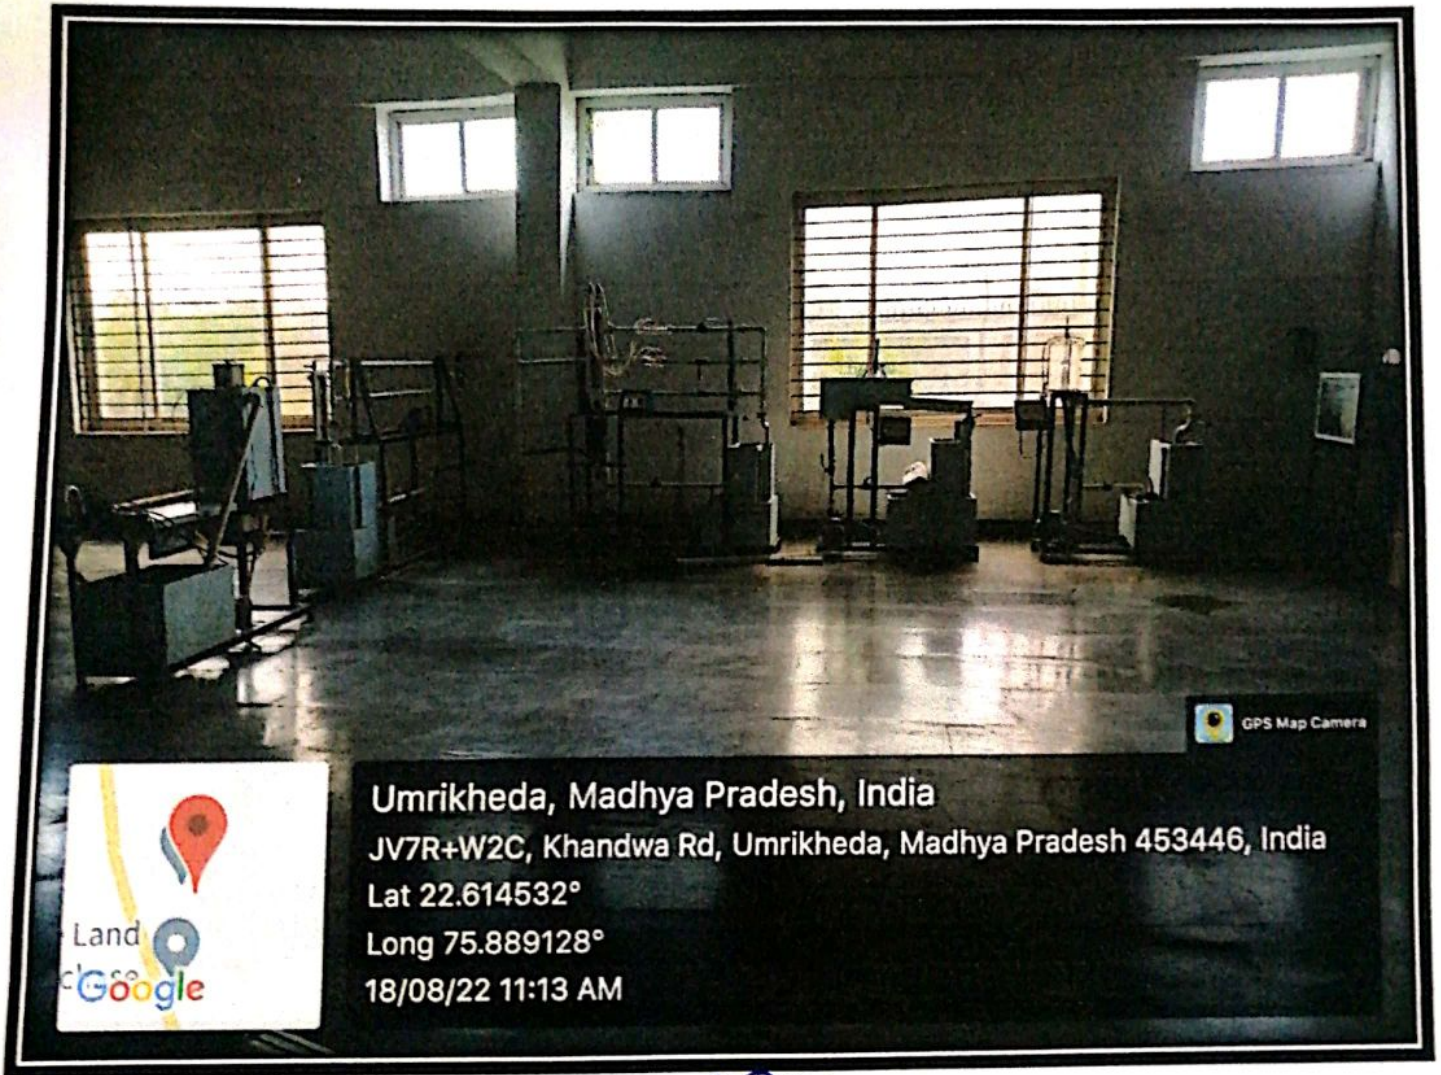

Umrikheda, Madhya Pradesh, India
JV7R+W2C, Khandwa Rd, Umrikheda, Madhya Pradesh 453446, India
Lat 22.614532°
Long 75.889128°
18/08/22 11:13 AM

M. J. Jey
Principal
Charneli Devi Group of Institutions
INDORE