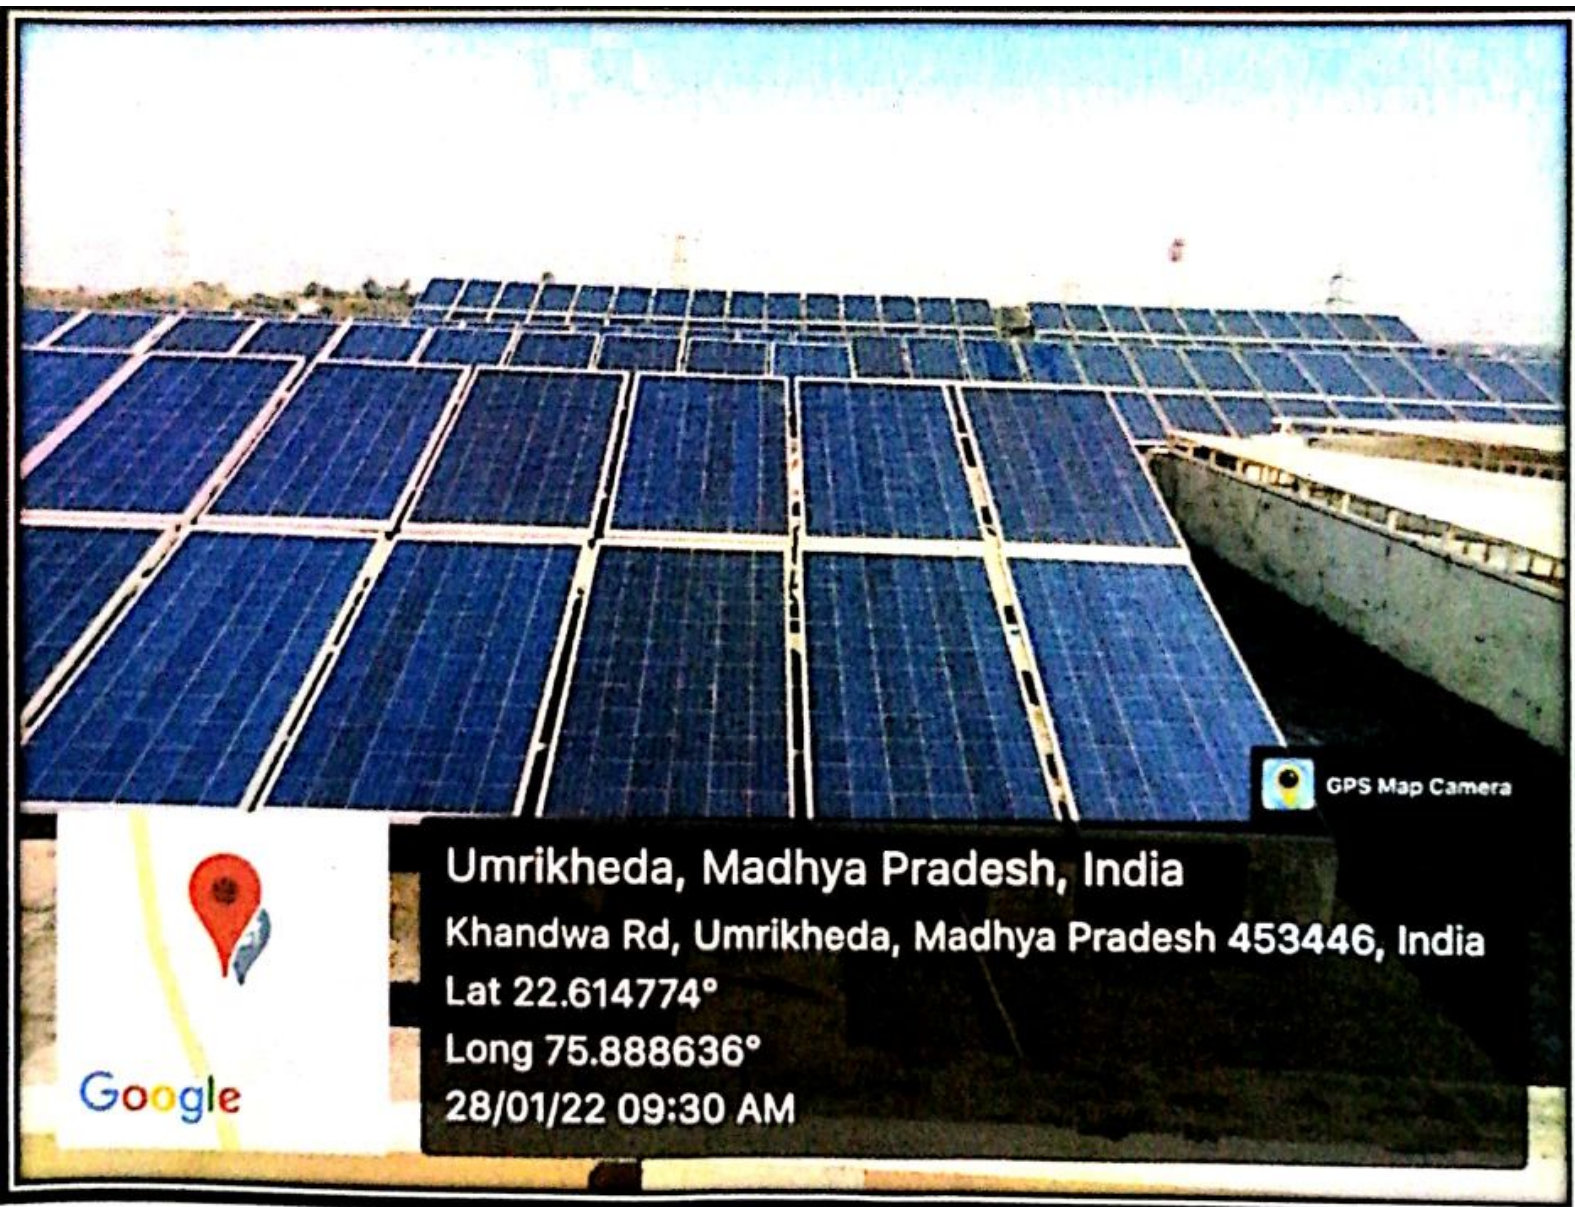

M. Dey

Principal
Chameli Devi Group of Institutions
INDORE

Mallory
Principal
Chameli Devi Group of Institutions
INDORE

Multi-Purpose
Auditorium

GPS Map Camera

Umrikheda, Madhya Pradesh, India
Khandwa Rd, Umrikheda, Madhya Pradesh 453446, India
Lat 22.614367°
Long 75.889673°
28/01/22 08:48 AM

M. D. Singh

Principal
Chamefi Devi Group of Institutions
INDORE

Umrikheda, Madhya Pradesh, India

Khandwa Rd, Umrikheda, Madhya Pradesh 453446, India

Lat 22.614774°

Long 75.888636°

28/01/22 09:30 AM

A handwritten signature in black ink, appearing to be "M. S. ...", written in a cursive style.