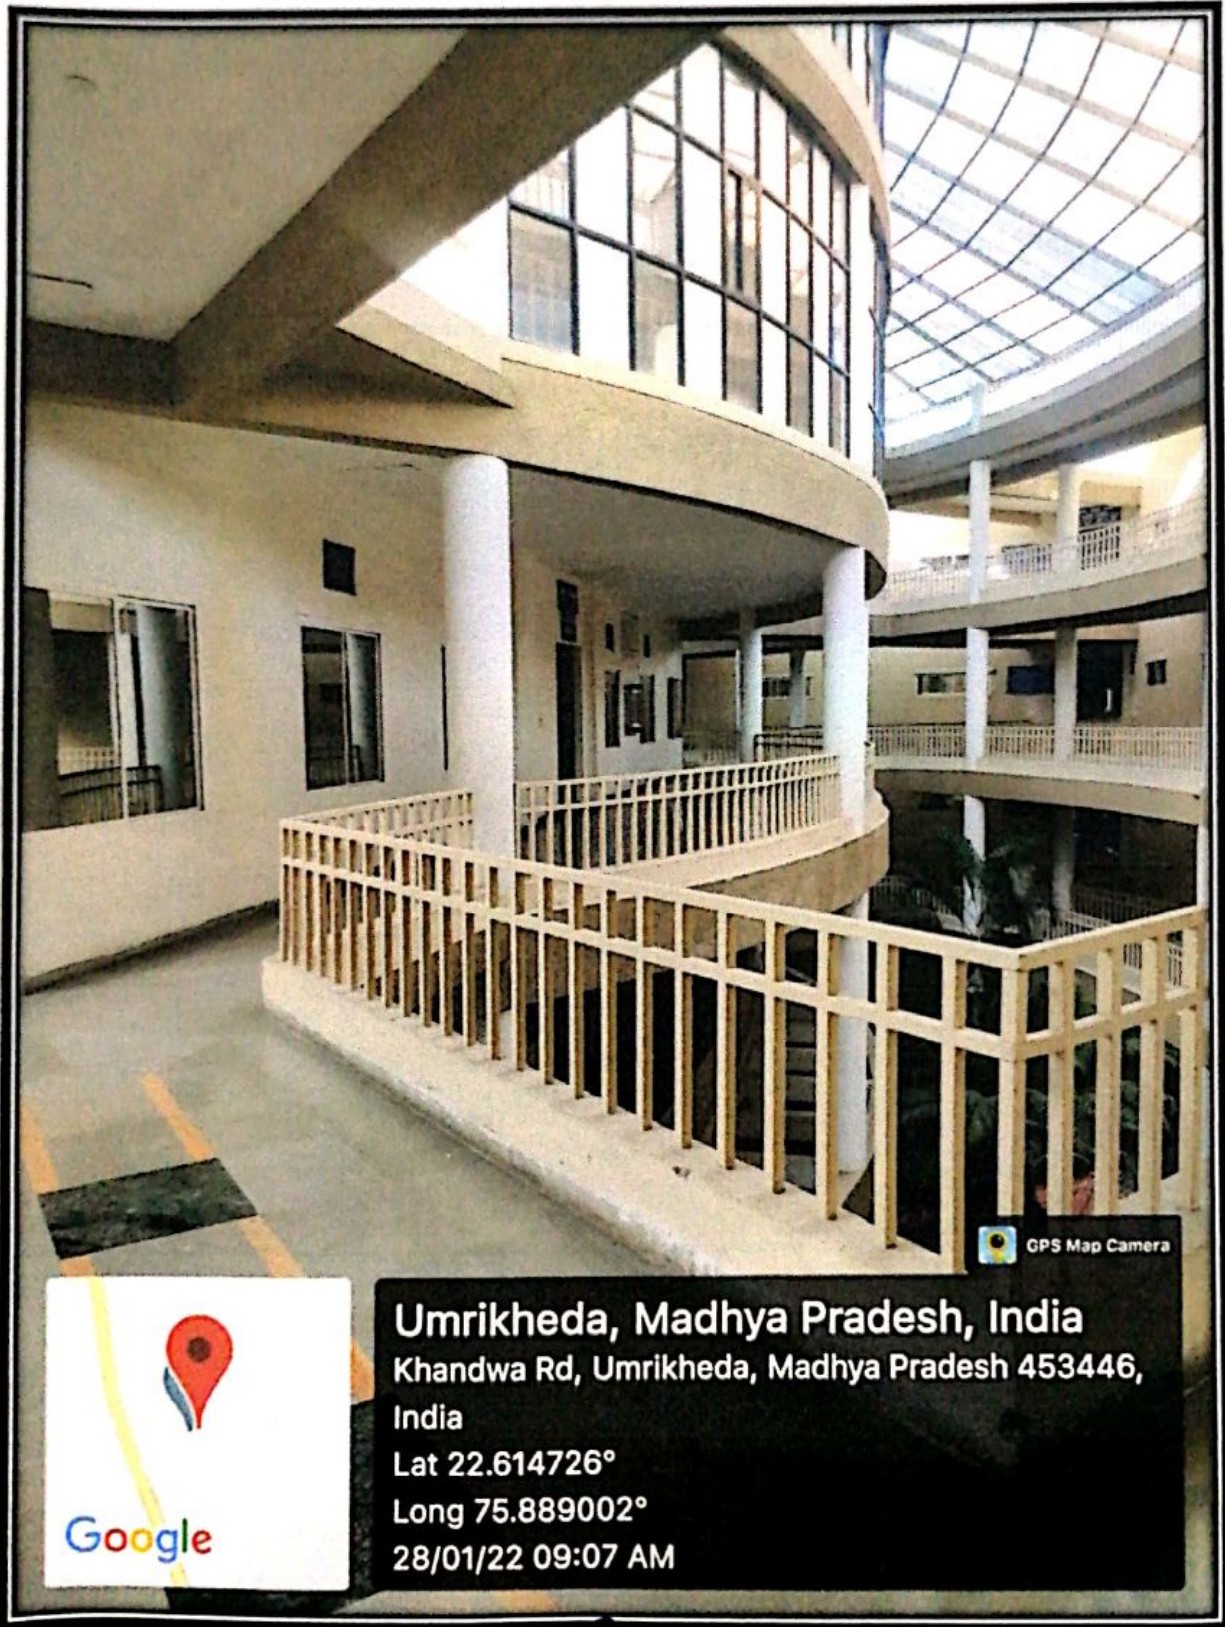

GPS Map Camera