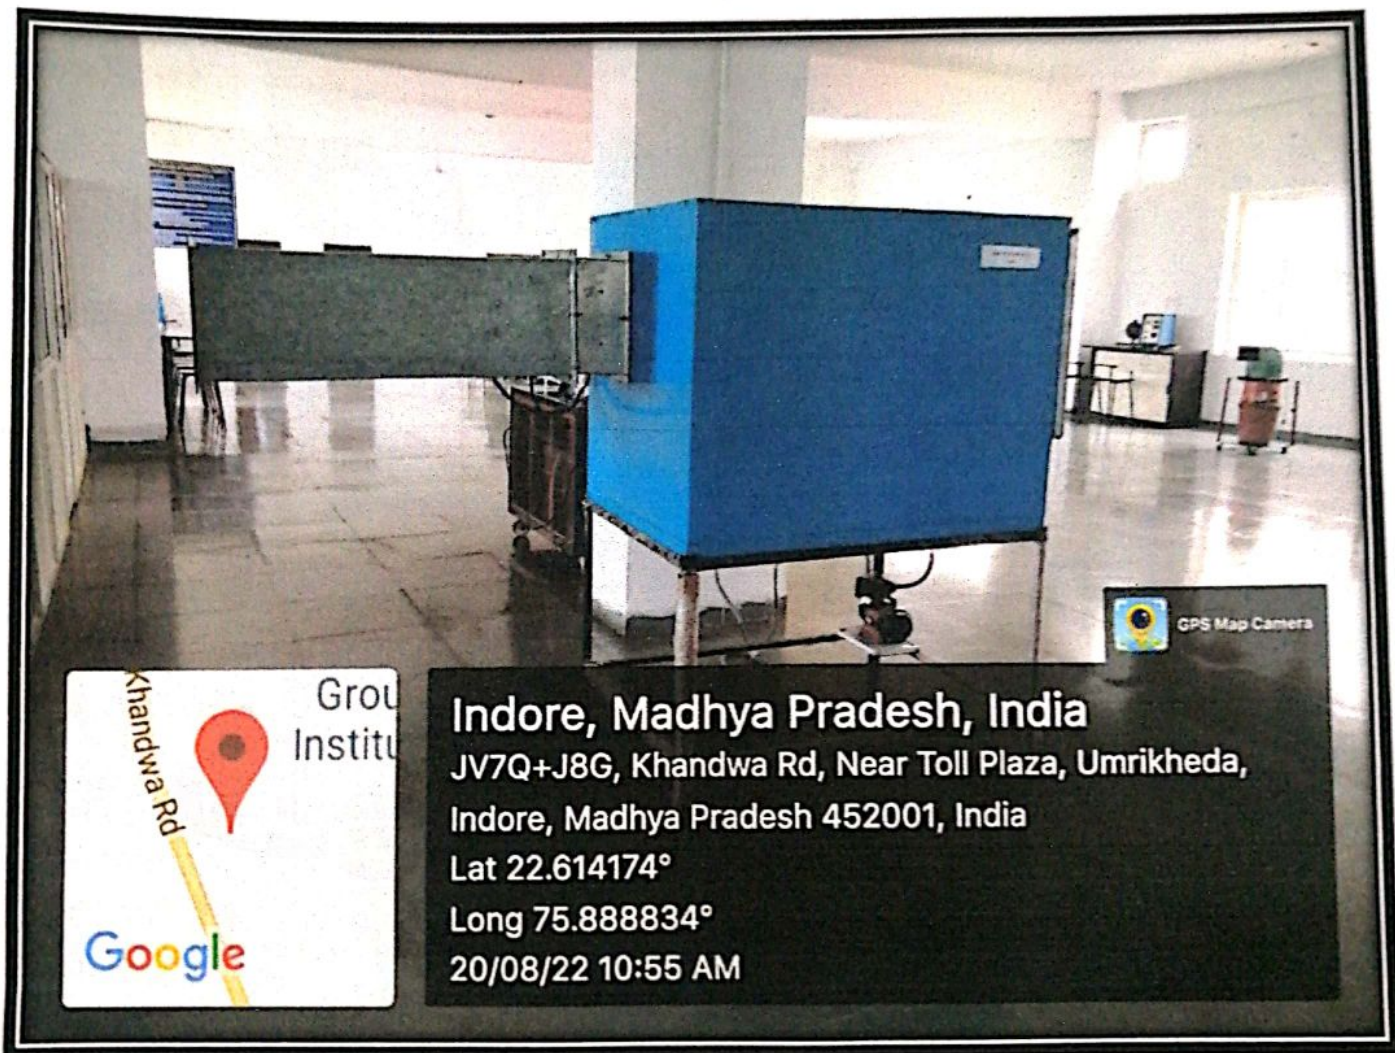

Principal

Chameli Devi Group of Institutions
INDORE