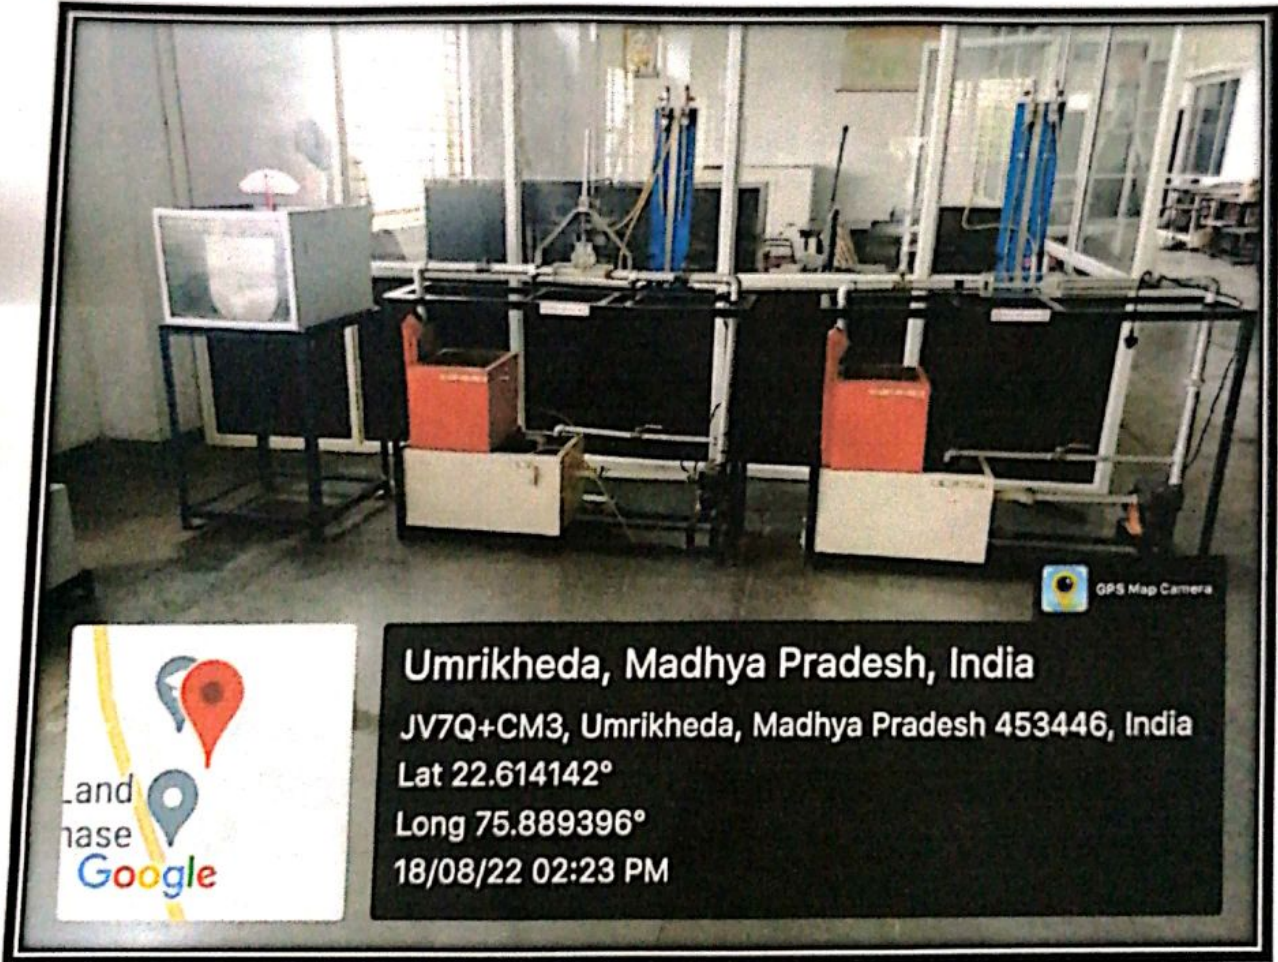

M. Devi
Principal
Chameli Devi Group of Institutions
INDORE